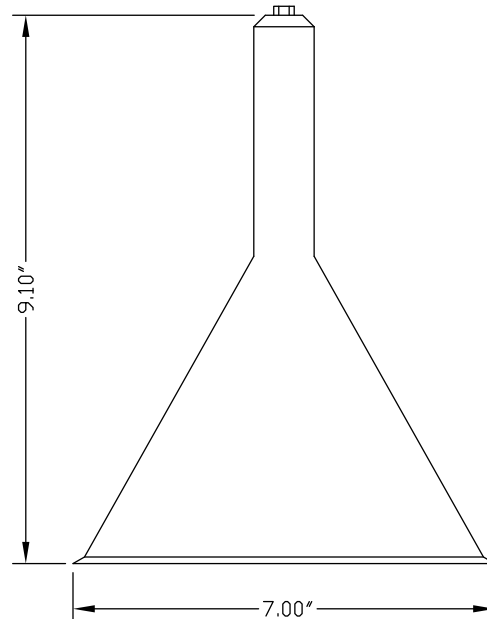

Low Density Plastic Weight

Low Density Stainless Steel

Plastic Spike Weight

Plastic Weight Standard

Stainless Steel Float

PVC Jacketed Bob

Stainless Steel Bob